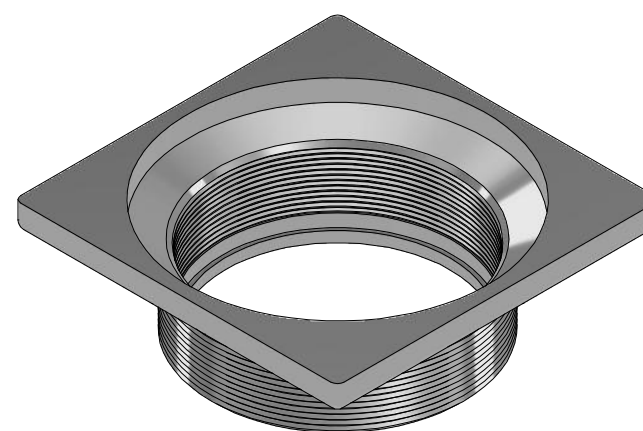

Kit de refacciones para mantenimiento preventivo. / Kit of parts for preventive maintenance.

Rc-110
 Tapón Coladera p/Contra Cuadrada Grande
 Strainer Plug for Large Square Counter

Rc-112
 Inserto Coladera Grande
 Large Strainer Insert

Rc-111
 Casquillo Grande para Coladera
 Large Cap for Strainer

Rc-115
 Llave de Mantenimiento
 Maintenance Key

Rc-109
 Contra Cuadrada Grande p/Coladera Plana
 Against Large Square for Flat Straight

Sc-025
 Contra Armada Lisa Cuadrada
 Against Armed Smooth Square