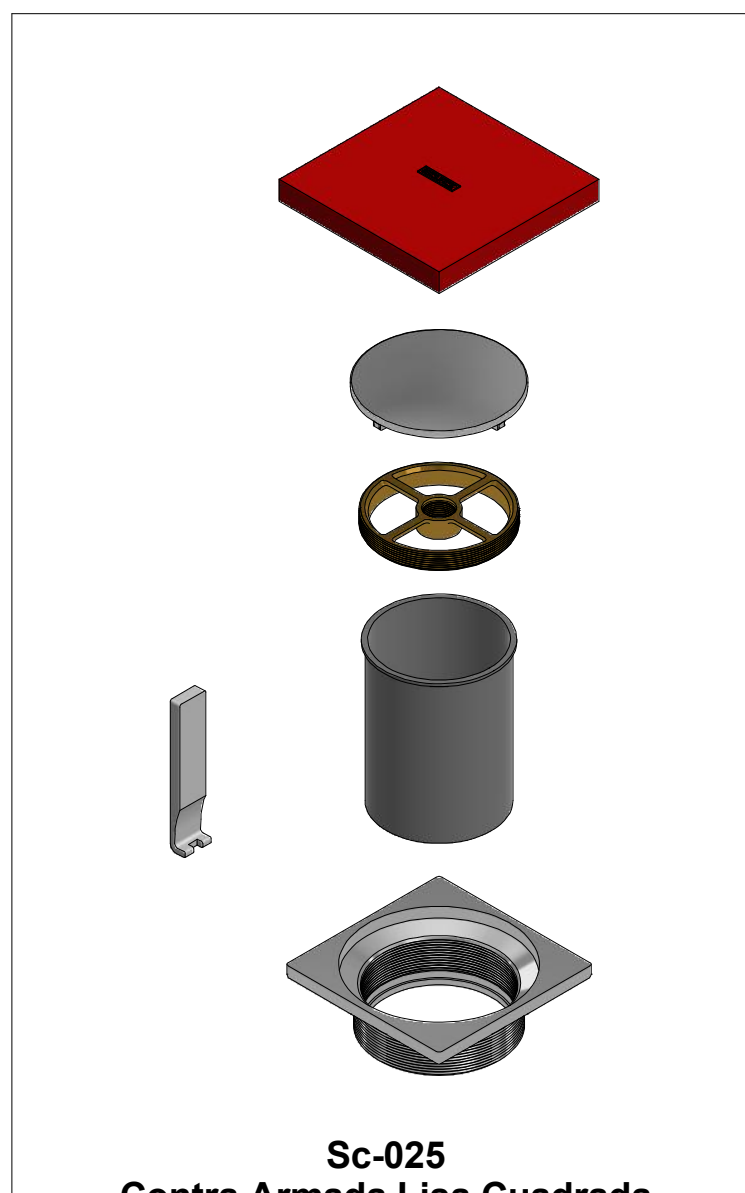

Kit de refacciones para mantenimiento preventivo. / Kit of parts for preventive maintenance.

Rc-110
 Tapón Coladera p/Contra Cuadrada Grande
 Strainer Plug for Large Square Counter

Rc-112
 Inserto Coladera Grande
 Large Strainer Insert

Rc-111
 Casquillo Grande para Coladera
 Large Cap for Strainer

Rc-115
 Llave de Mantenimiento
 Maintenance Key

Rc-109
 Contra Cuadrada Grande p/Coladera Plana
 Against Large Square for Flat Straight

Sc-025
 Contra Armada Lisa Cuadrada
 Against Armed Smooth Square