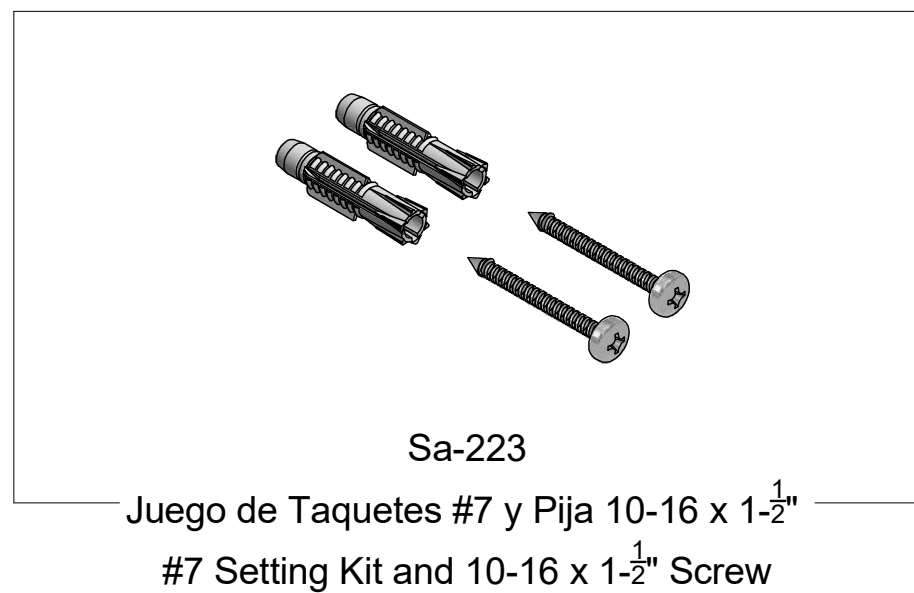

Ra-990  
 Ancla para Accesorios  
 Anchor for Accessories

Ra-648  
 Opresor Allen 10-24 UNC 2AX5/16"  
 10-24 UNC 2AX5/16" Set Screw

Rv-456  
 Llave Allen 3/32"  
 3/32" Allen Wrench

Sa-223  
 Juego de Taquetes #7 y Pija 10-16 x 1-1/2"  
 #7 Setting Kit and 10-16 x 1-1/2" Screw