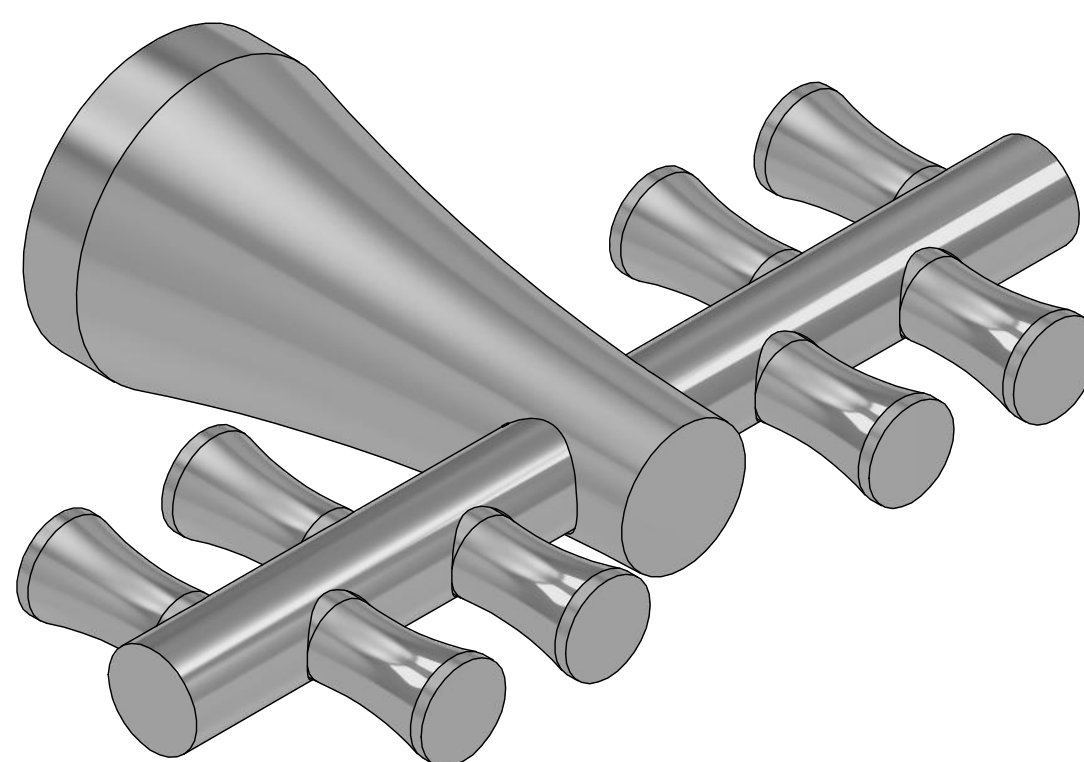

Kit de refacciones para mantenimiento preventivo. / Kit of parts for preventive maintenance.

Ra-686  
 Ancla  
 Wall Bracket

Ra-648  
 Opresor Allen 10-24 UNC 2AX5/16"  
 10-24 UNC 2AX5/16" Set Screw

Rv-456  
 Llave Allen 3/32"  
 3/32" Allen Wrench

Sa-223  
 Juego de Taquetes #7 y Pija 10-16 x 1-1/2"  
 #7 Setting Kit and 10-16 x 1-1/2" Screw