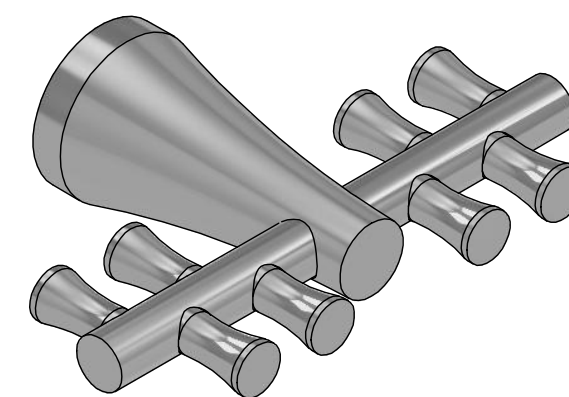

Kit de refacciones para mantenimiento preventivo. / Kit of parts for preventive maintenance.

Ra-686  
 Ancla  
 Wall Bracket

Ra-648  
 Opresor Allen 10-24 UNC 2AX5/16"  
 10-24 UNC 2AX5/16" Set Screw

Rv-456  
 Llave Allen 3/32"  
 3/32" Allen Wrench

Sa-223  
 Juego de Taquetes #7 y Pija 10-16 x 1-1/2"  
 #7 Setting Kit and 10-16 x 1-1/2" Screw