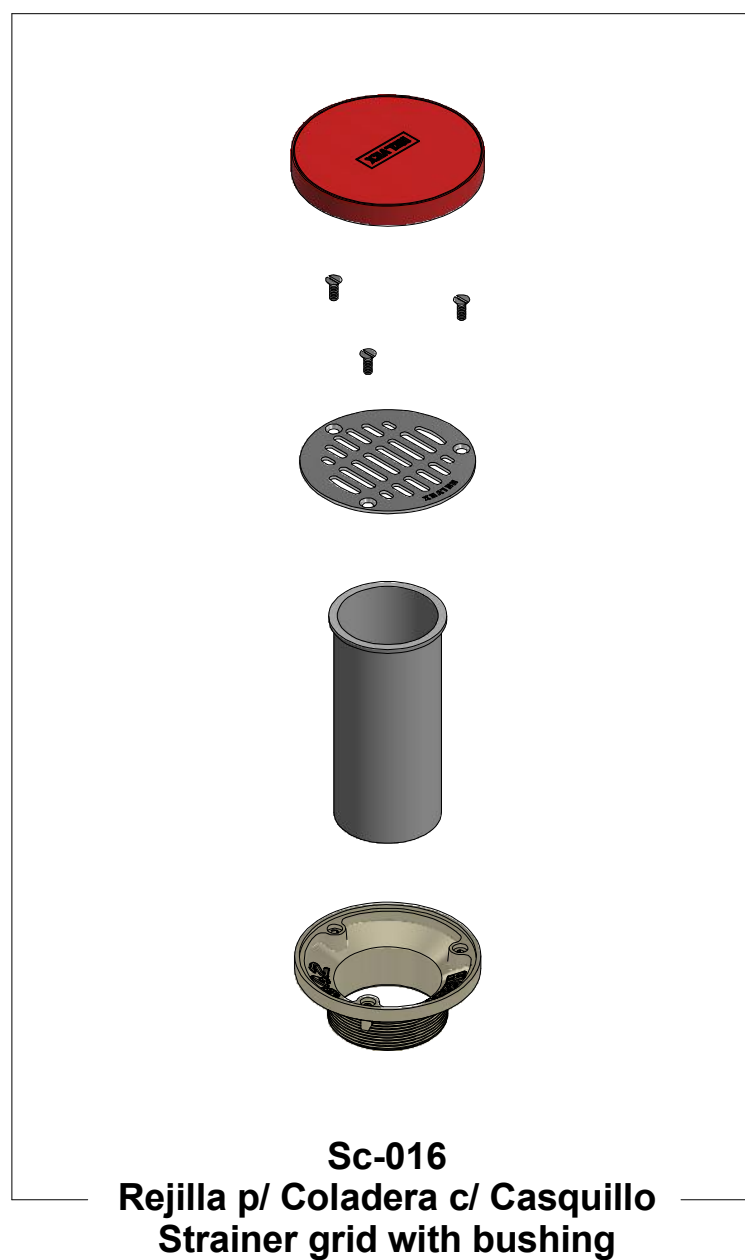

Kit de refacciones para mantenimiento preventivo. / Kit of parts for preventive maintenance.

Rc-012
 Tornillo # 10-24 x 1/2"
 # 10-24 x1/2" Screw

Rc-020
 Rejilla p/ Coladera
 Strainer Grid

Rc-032
 Casquillo Chico para Coladera
 Small Cap for Strainer

Rc-019
 Contra de Rejilla p/ Coladera
 Against for Strainer Grid

Sc-016
 Rejilla p/ Coladera c/ Casquillo
 Strainer grid with bushing