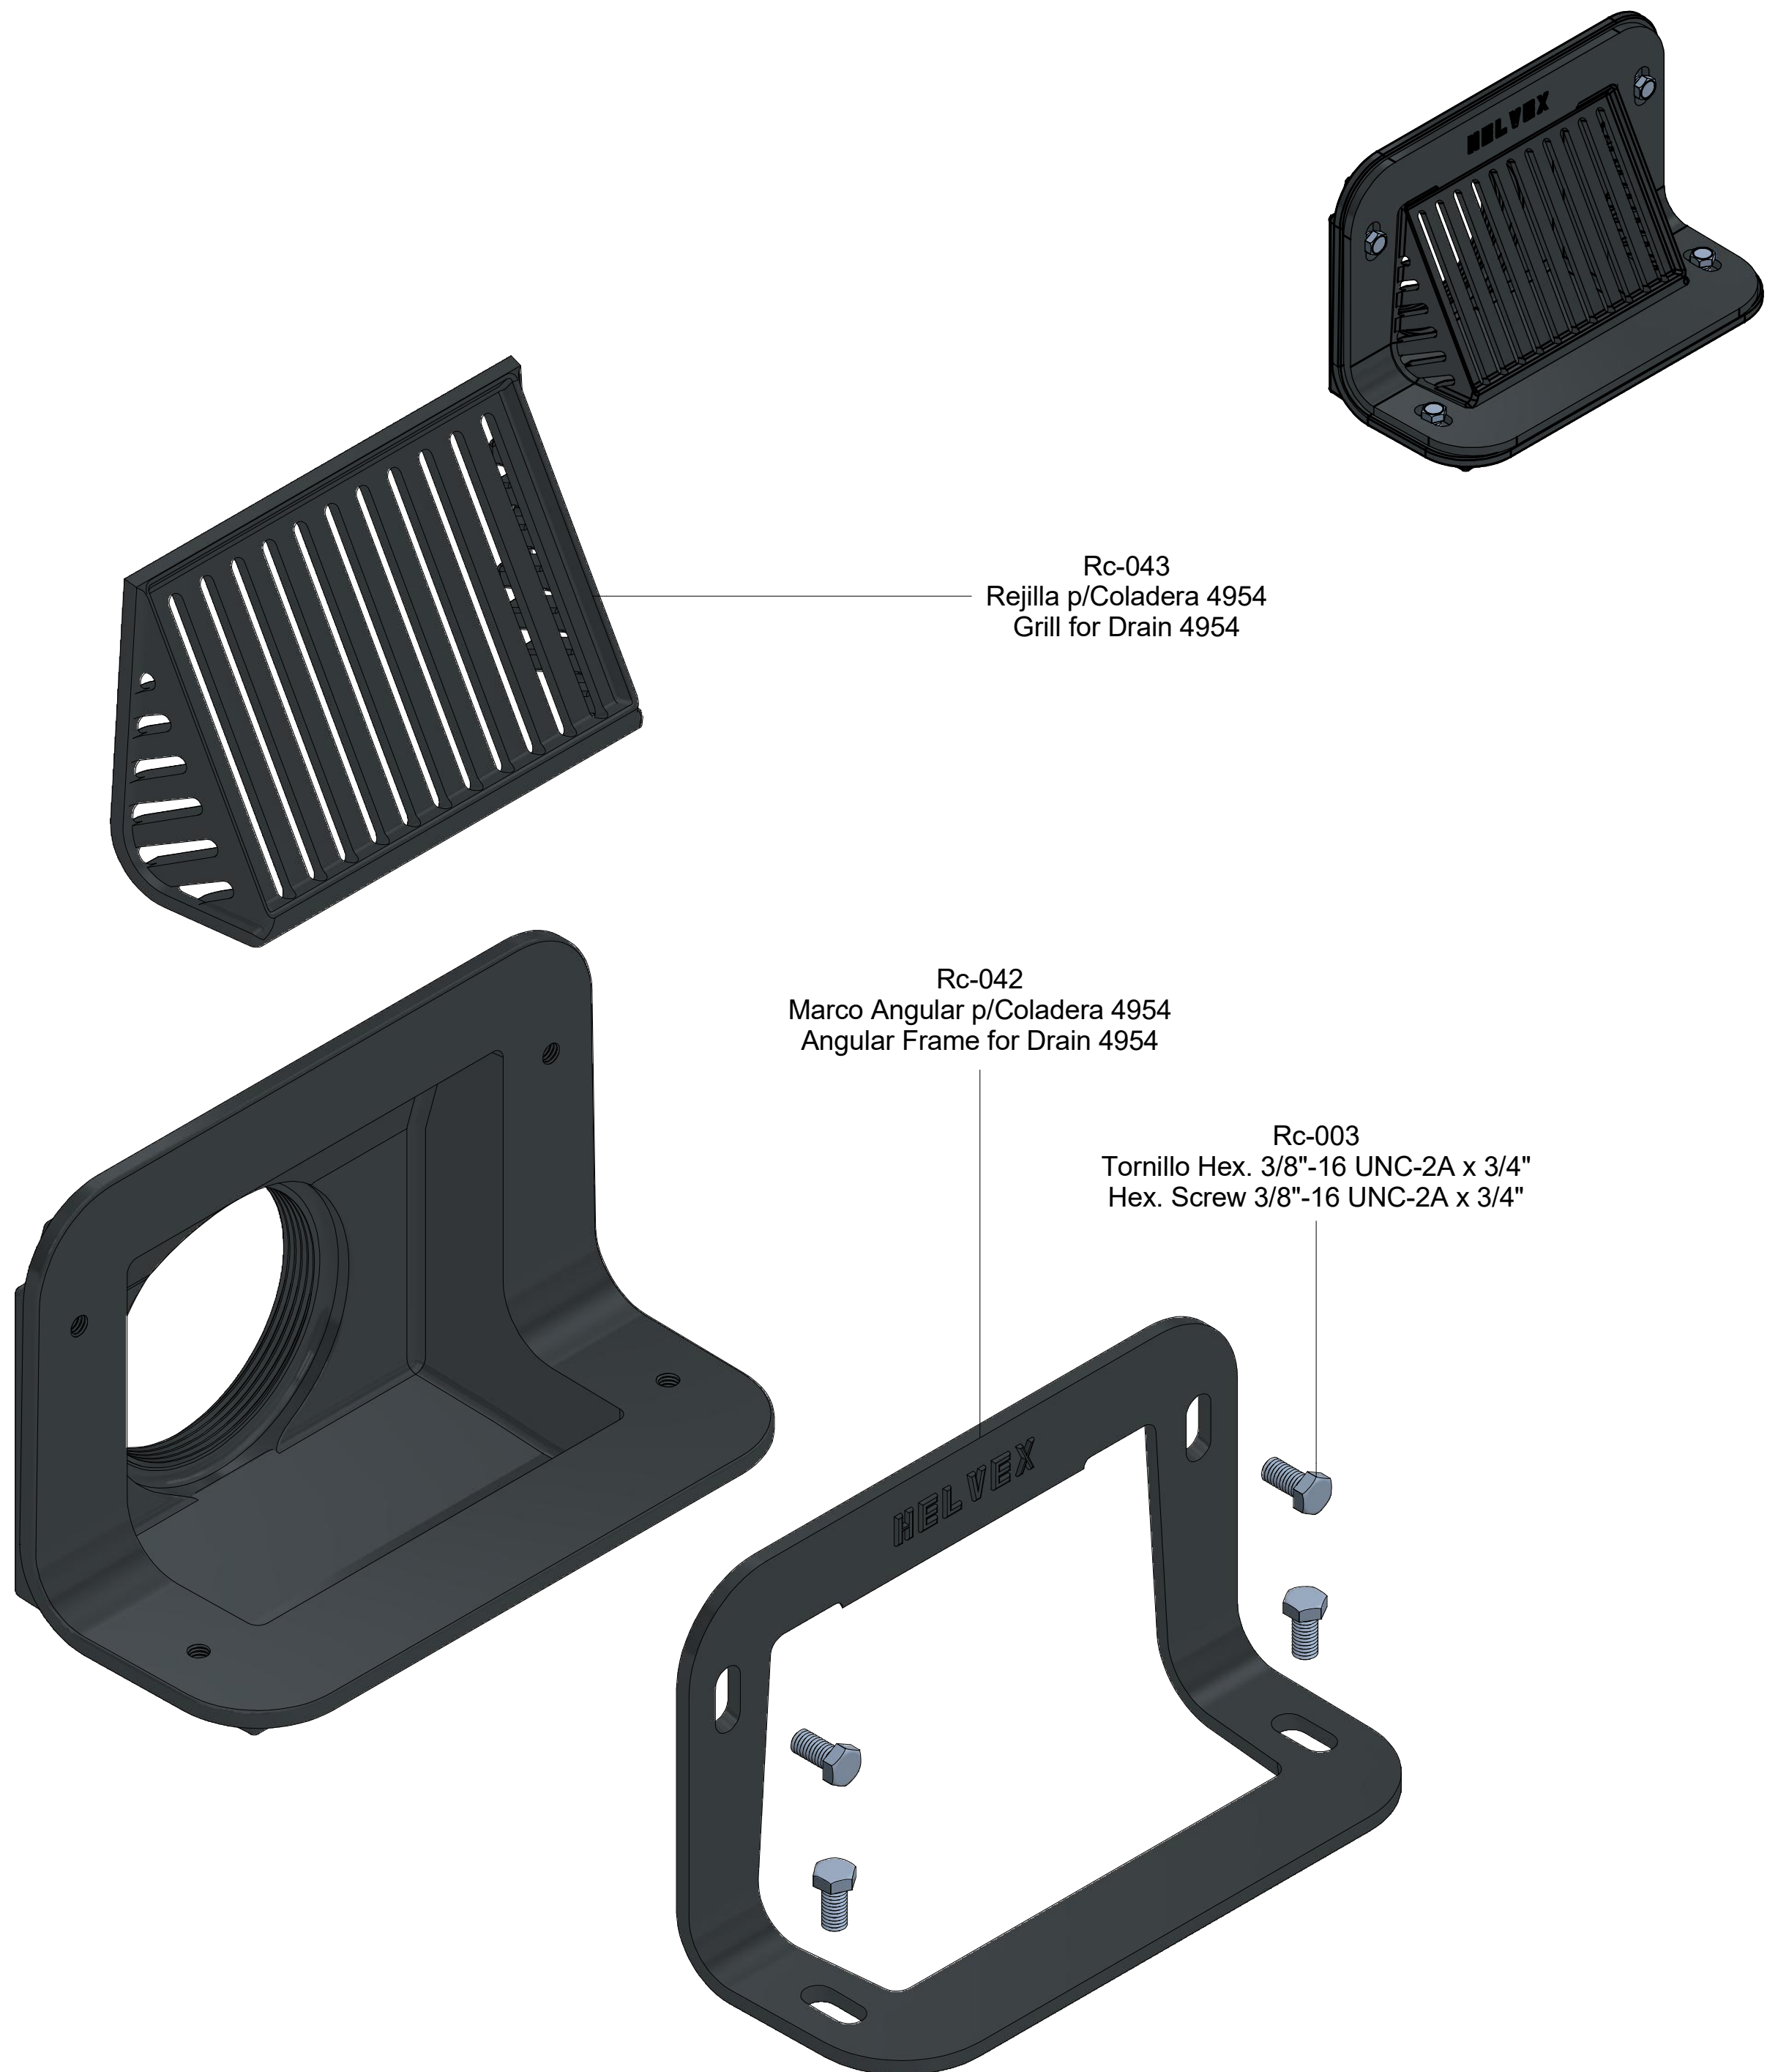

Kit de refacciones para mantenimiento preventivo. / Kit of parts for preventive maintenance.

Rc-043
Rejilla p/Coladera 4954
Grill for Drain 4954

Rc-042
Marco Angular p/Coladera 4954
Angular Frame for Drain 4954

Rc-003
Tornillo Hex. 3/8"-16 UNC-2A x 3/4"
Hex. Screw 3/8"-16 UNC-2A x 3/4"