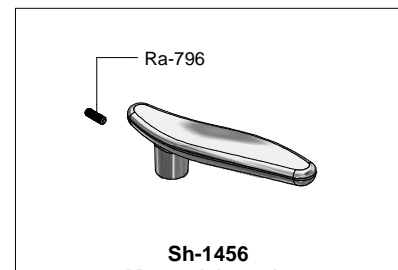

Sh-1456
Maneral Armado
Assembly Handle